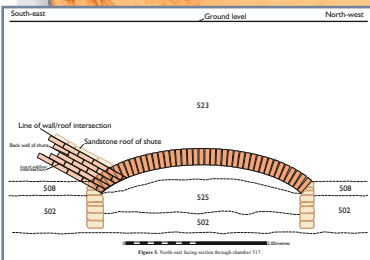

- Archaeological plans, section and elevation drawings using traditional hand-drawn methods and digital media.
- Monochrome and full colour illustration and design service
- All categories of archaeological finds drawn to known standards.

- Pictorial illustration
- Information and display panel design
- Reconstruction drawing
- Technical illustration