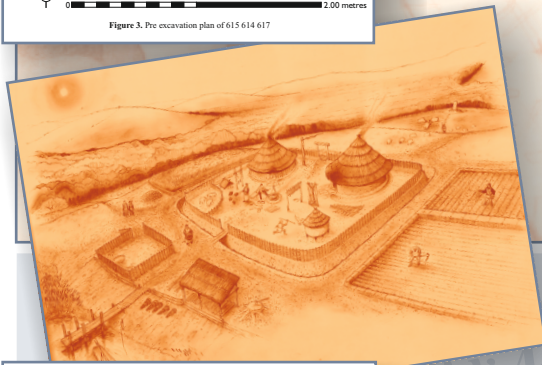

www.ggat.org.uk

Illustration & Design Service

- Archaeological plans, section and elevation drawings using traditional hand-drawn methods and digital media.
- Monochrome and full colour illustration and design service
- All categories of archaeological finds drawn to known standards.

- Pictorial illustration
- Information and display panel design
- Reconstruction drawing
- Technical illustration

The Illustration Department has been an integral part of The Glamorgan-Gwent Archaeological Trusts' output for as long as the organisation has been in existence-over 30 years. Producing coherent and highly detailed illustration and graphic work covering a wide variety of subject matter including plans, sections and elevation drawings, diagrams, technical drawings, cut-away and isometric, perspective and aerial views, pictorial reconstruction in mono and full colour-as well as a design service catering for leaflet, brochure and book layout.