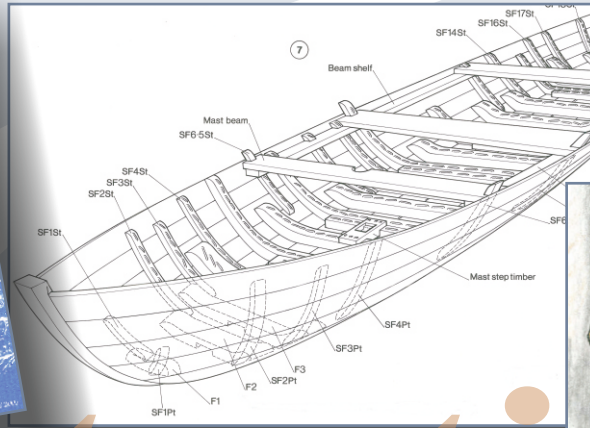

www.ggat.org.uk

Illustration & Design Service

- Archaeological plans, section and elevation drawings using traditional hand-drawn methods and digital media.
- Monochrome and full colour illustration and design service
- All categories of archaeological finds drawn to known standards.